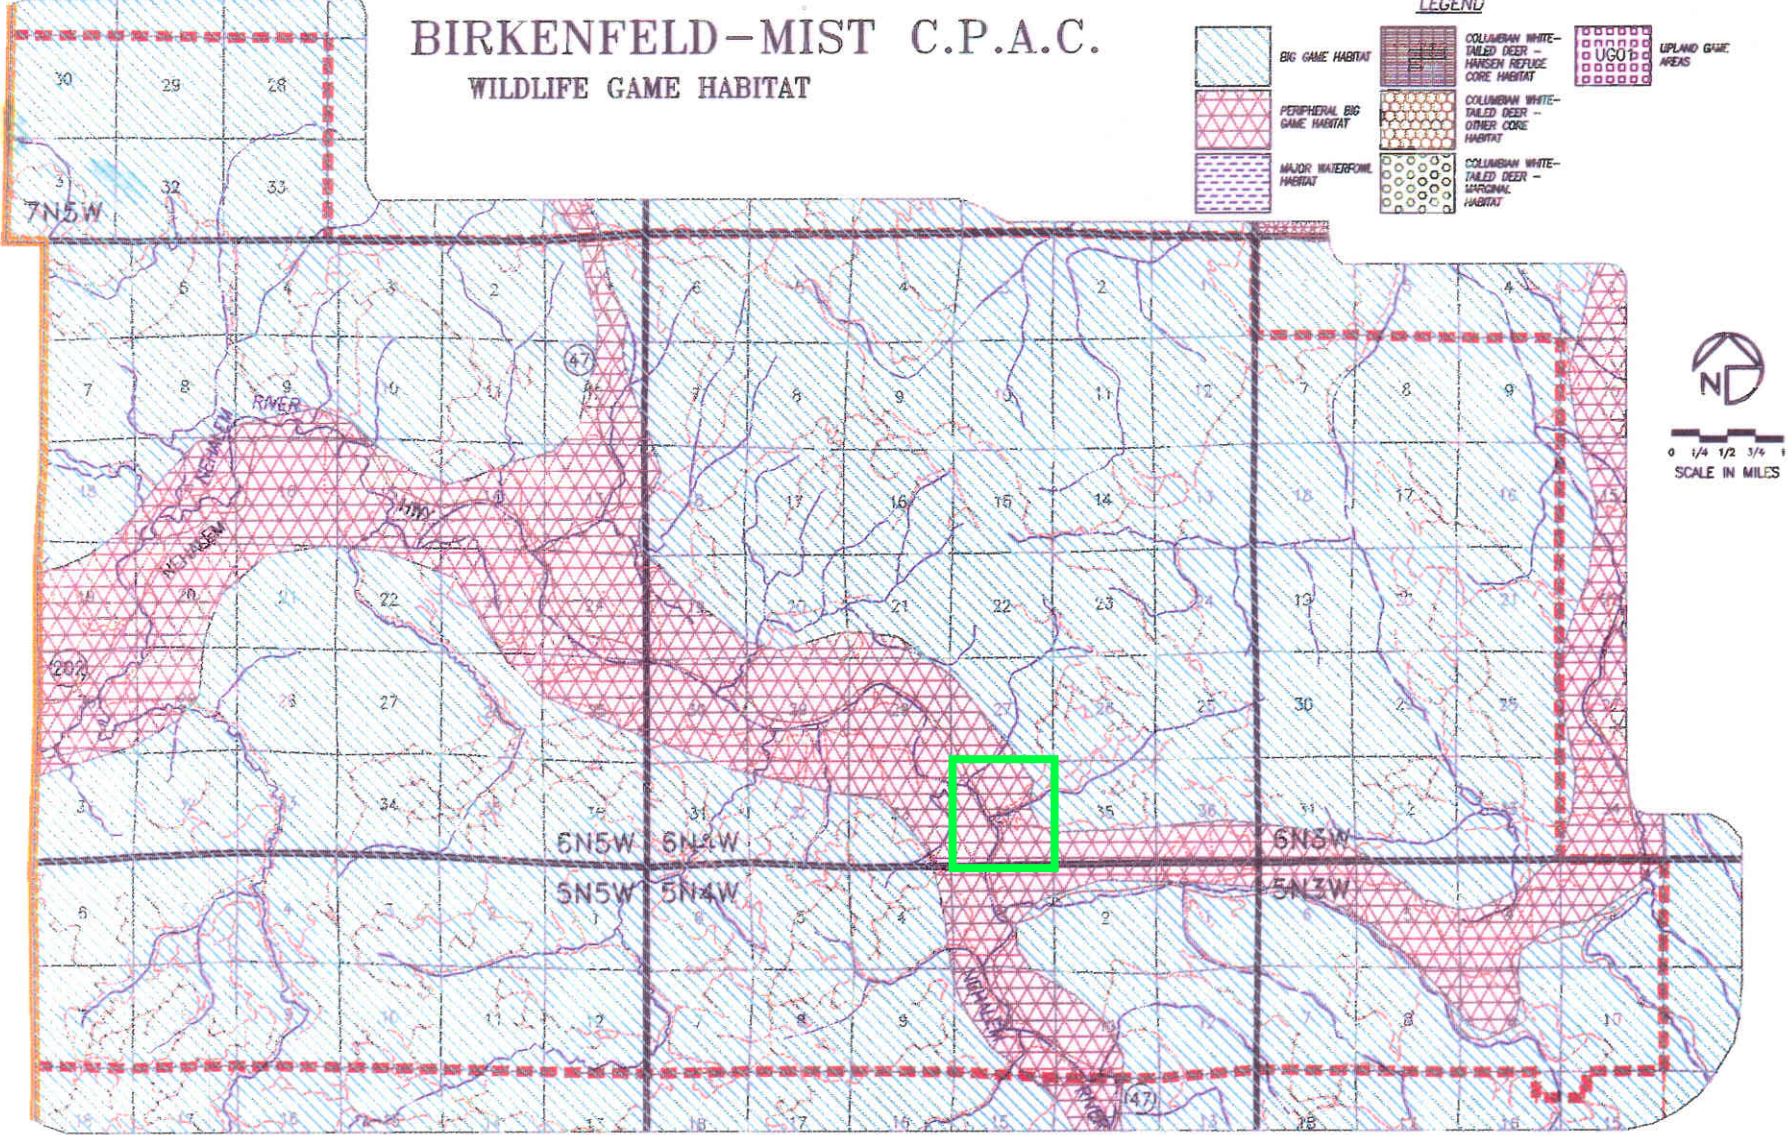

BIRKENFELD-MIST C.P.A.C.

WILDLIFE GAME HABITAT

LEGEND

- BIG GAME HABITAT
- PERIPHERAL BIG GAME HABITAT
- MAJOR WATERFOWL HABITAT
- COLUMBIAN WHITE-TAILED DEER HANSEN REFUGE CORE HABITAT
- COLUMBIAN WHITE-TAILED DEER - OTHER CORE HABITAT
- COLUMBIAN WHITE-TAILED DEER - MARGINAL HABITAT
- UPLAND GAME AREAS

FUNDS FOR THIS MAP
WERE PROVIDED BY LCDC.

Columbia County

Prepared by: **beak** beak consultants incorporated

DATE: 6/26/95 | PROJ. NO. 73824